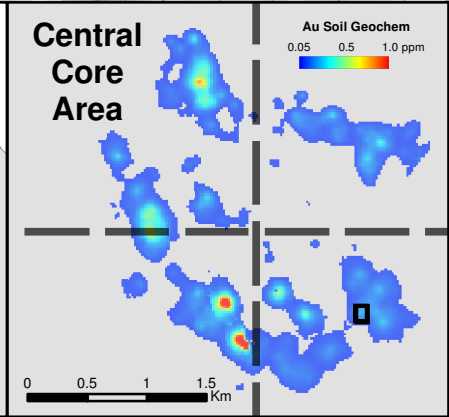

3 Aces Property - 2016 Drilling Spades Zone

(January 15, 2017)

3 Aces Drill Hole Legend

- 2016 Drill Hole (This Release)
- 2016 Drill Hole (Previously Released)
- Historical Drill Hole
- 2016 Bulk Sample Location

- Vein (surface expression)
- Vein (inferred extension)
- Strike and dip of vein