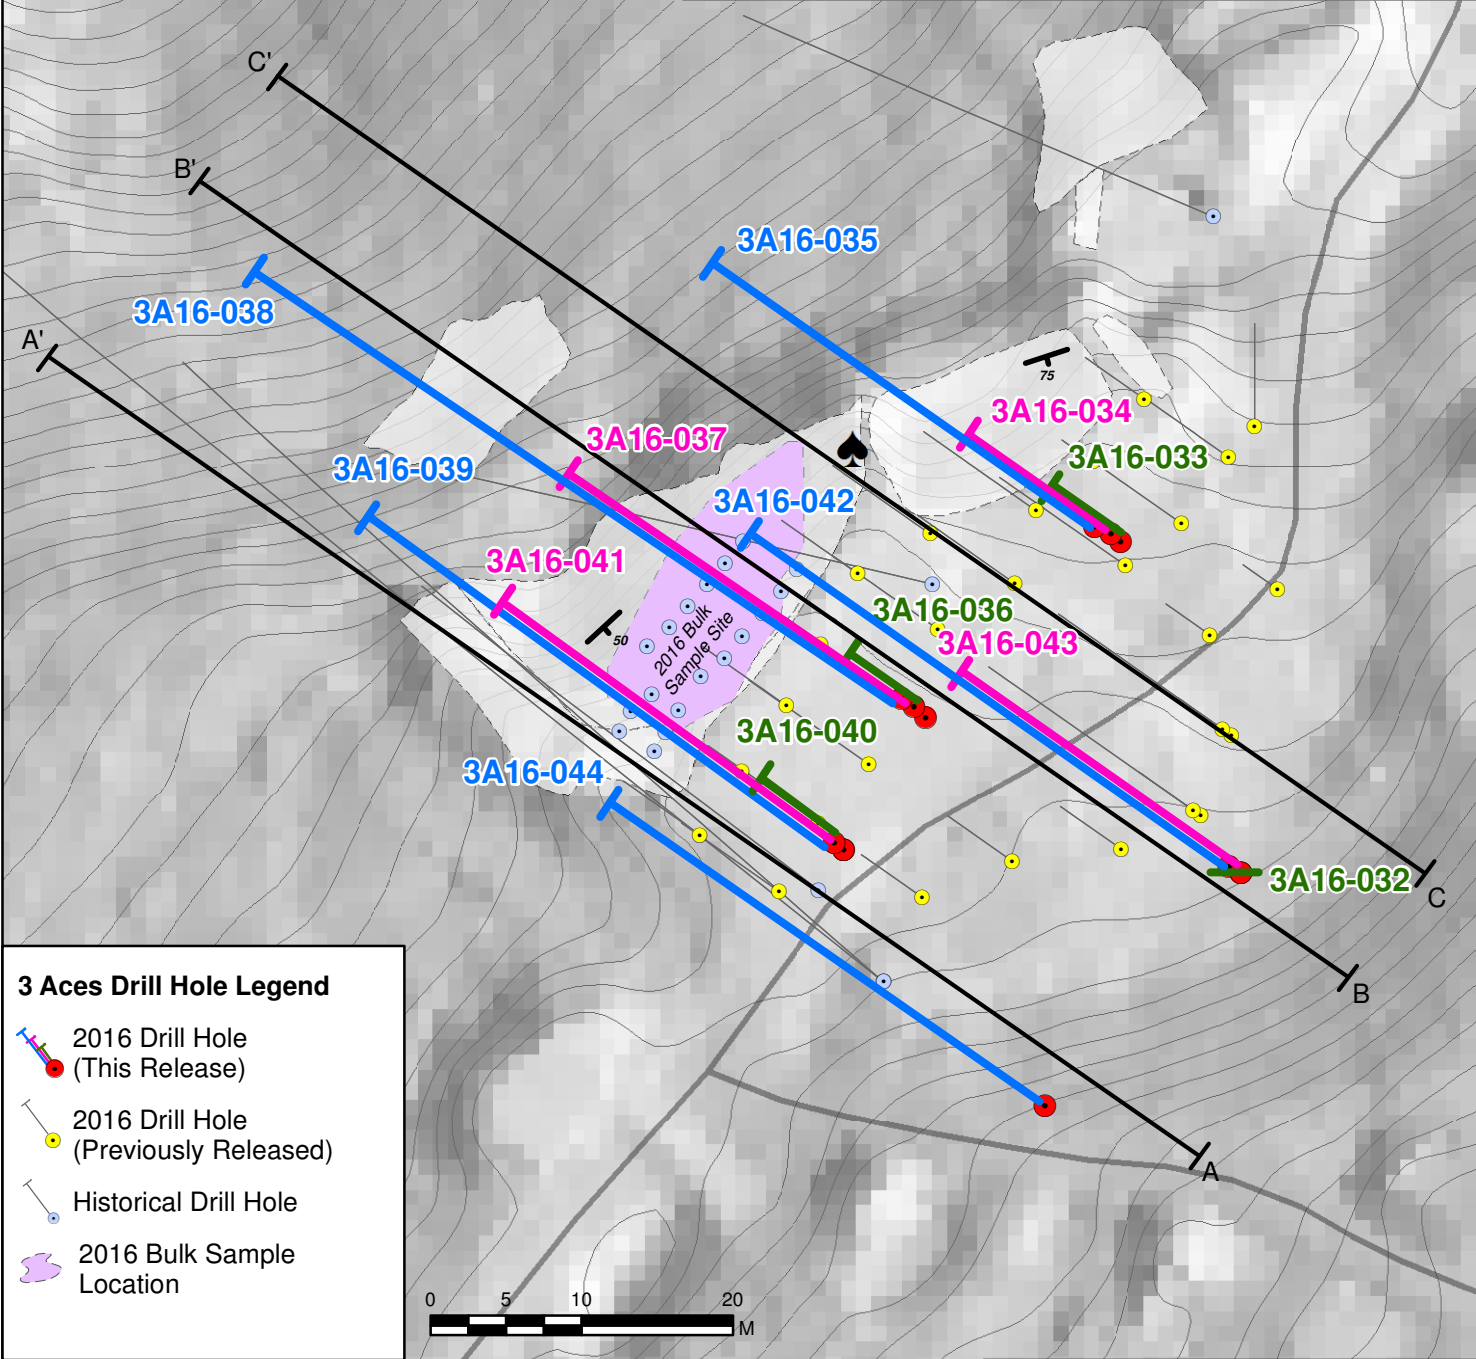

3 Aces Property - 2016 Drilling Spades Zone

(January 15, 2017)

3 Aces Drill Hole Legend

- 2016 Drill Hole (This Release)
- 2016 Drill Hole (Previously Released)
- Historical Drill Hole
- 2016 Bulk Sample Location

- Vein (surface expression)
- Vein (inferred extension)
- Strike and dip of vein